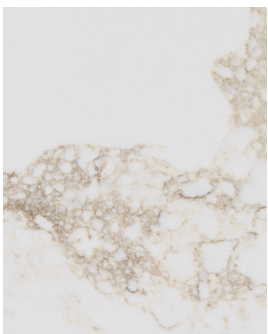

Reflections

Tornado

Balmoral Clay

Driftwood Grey

Midnight Black

Galaxy Black

Deluxe Range

Alpine White

White Swirl

Ash Grey

Dolce

Graphite Matte

Cloudy Bay

Storm

Designer Range

Bella Carrara

Leggero

Argento

Ultra Natural Range

Calacutta Roma

Arctic Ice

Venatino Statuario

Monte Bianco

Naturale Concrete

Verona Gold

Michelangelo

Statuario Zero

Concrete Matte

Metro Concrete

Verde Fantastico

Angelico Palazzo

Classic Palazzo